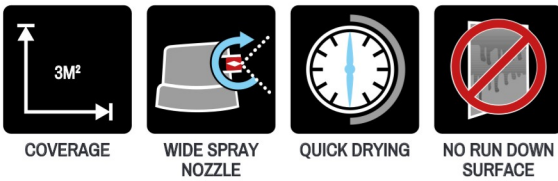

ACRYLCOMP

CAR-REP® ACRYLCOMP® is based on patented technology. The volume of 400ml of ACRYLcomp® creates an incredible coverage of about 3m²*. Car-Rep® ACRYLcomp®-technology includes also other advantages since the volume of binders is 25% higher compared to regular spray paints. The coverage is higher and only one layer is normally sufficient to coat the object. The paint does not run down. Car-Rep® ACRYL-comp® contains 20% less propellants than conventional spray paints. Its patented technology combined with turbine-valve, mixes effectively the paint to the propellant, just like in a professional spray gun. Thanks to ACRYLcomp® technology you can paint the objects from a distance of about 10 - 15 cm instead of the normal distance of about 30 cm. Spray pattern difference is clearly audible and visible. Therefore the paint will spread much less outside the area to be painted.

* primed color matching metal surface

MATERIAL

BINDER: Acryl

DEGREE OF GLOSS (DIN 67530 60 °):

matt 0-25 gloss units
satin 35-50 gloss units
gloss 80-100 gloss units

HEAT RESISTANCE: 120°C

STORAGE STABILITY: 60 months